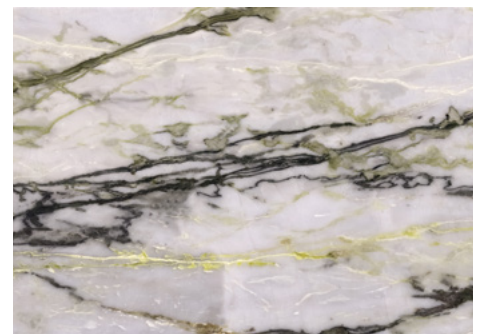

## MARBLE

Marble is characterised by its unique veins and swirls. Our range of Marble will add an element of sophistication and elegance to your home. Marble is used extensively for flooring, walls, bench tops, splashbacks and vanities. Marble is more delicate than other stones but when cared for correctly will provide you with lasting beauty.

Crema Marfil

Carrara C

Arabescato

Super White

Calacutta Oro

Statuario

New York

Arabescato Viola

Irish Calacutta

Nero Marquina

Grigio Carnico

Fior Di Bosco

## GRANITE

Granite is an attractive and durable stone that has a medium to coarse grain. Our timeless range of Granites vary in colour from speckled lights to rich browns and midnight blacks. Granite is extremely versatile and has a variety of indoor or outdoor applications including bench tops, vanities, barbeque areas, flooring and walls.