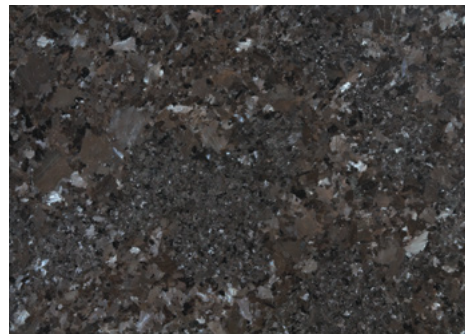

Antique Brown