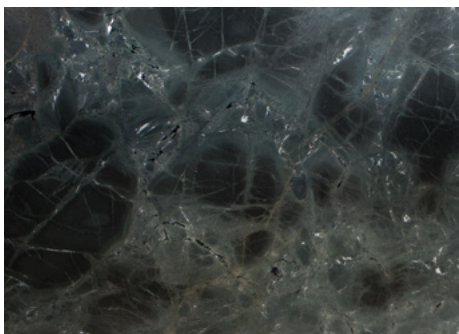

## TRAVERTINE

Travertine offers a timeless look and features warm earthy tones. Suitable for indoor and outdoor applications such as vanities, staircases, floors and walls.

Classic Light

Italian Silver

Italian Roman Classico

## QUARTZITE

Quartzite is increasing in popularity due to its sophisticated look, natural strength and low maintenance, making it ideal for bench tops, table tops and wall features.

Champagne

Sea Pearl

White Macaubas

Blue Sky

Infinity

Imperial Brown

Kuroca

**WK**  
STONE

Marble  
Granite  
Limestone  
Onyx  
Travertine

wk.com.au

Scan to visit  
our website