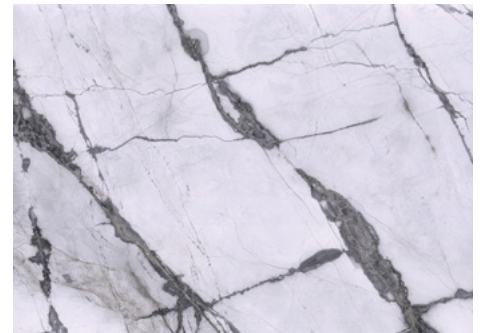

Steel Grey

Black Pearl

Black Galaxy

Indian Jet Black

Spoilt for choice;  
with a distinct  
collection of natural  
stone across our  
Sydney, Melbourne  
and Gold Coast  
warehouses.

Vanity top: Verde Fashion granite

## LIMESTONE

Limestone is characterised by its beautiful texture and elegant appearance. It is perfect for low traffic areas such as vanities, bath surrounds, cladding and wall features.

Desert Rose

Iceberg