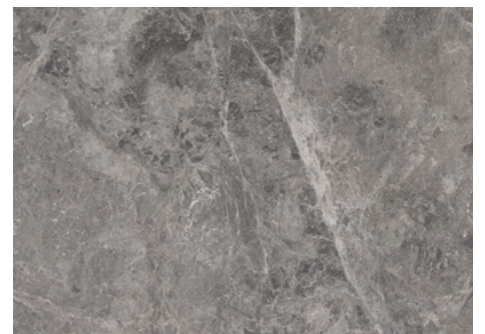

## LIMESTONE

Limestone is characterised by its beautiful texture and elegant appearance. It is perfect for low traffic areas such as vanities, bath surrounds, cladding and wall features.

Desert Rose

Iceberg