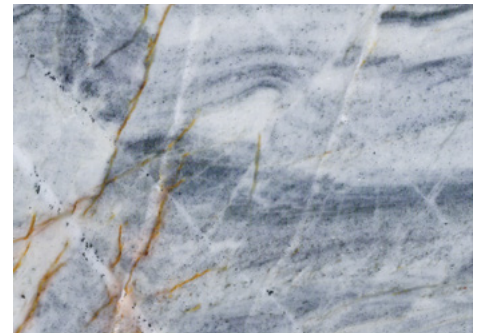

## QUARTZITE

Quartzite is increasing in popularity due to its sophisticated look, natural strength and low maintenance, making it ideal for bench tops, table tops and wall features.

Champagne

Sea Pearl

White Macaubas

Blue Sky

Infinity

Imperial Brown

Kuroca

**WK**  
STONE

Marble  
Granite  
Limestone  
Onyx  
Travertine

wk.com.au

Scan to visit  
our website