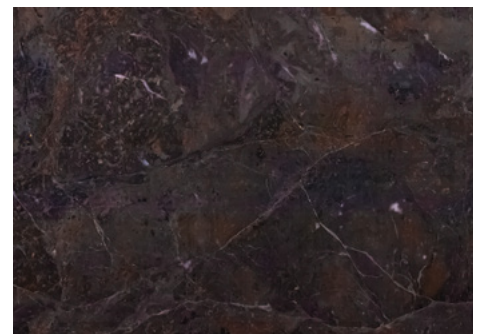

Steel Grey

Black Pearl

Black Galaxy

Indian Jet Black

Spoilt for choice;  
with a distinct  
collection of natural  
stone across our  
Sydney, Melbourne  
and Gold Coast  
warehouses.

Vanity top: Verde Fashion granite

## TRAVERTINE

Travertine offers a timeless look and features warm earthy tones. Suitable for indoor and outdoor applications such as vanities, staircases, floors and walls.

Classic Light

Italian Silver

Italian Roman Classico

## QUARTZITE

Quartzite is increasing in popularity due to its sophisticated look, natural strength and low maintenance, making it ideal for bench tops, table tops and wall features.

Champagne

Sea Pearl

White Macaubas

Blue Sky

Infinity

Imperial Brown

Kuroca

**WK**  
STONE

Marble  
Granite  
Limestone  
Onyx  
Travertine

wk.com.au

Scan to visit  
our website